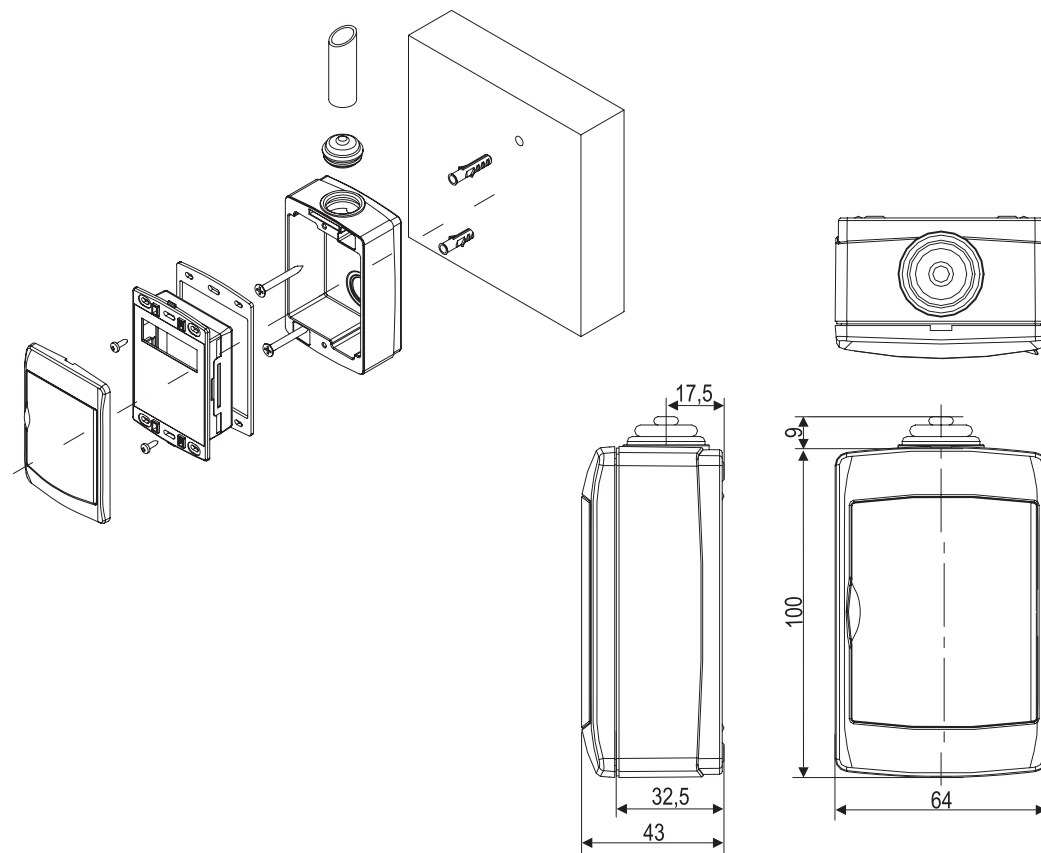

## V-KIT (100x64) - WALL MOUNTING

dixell®